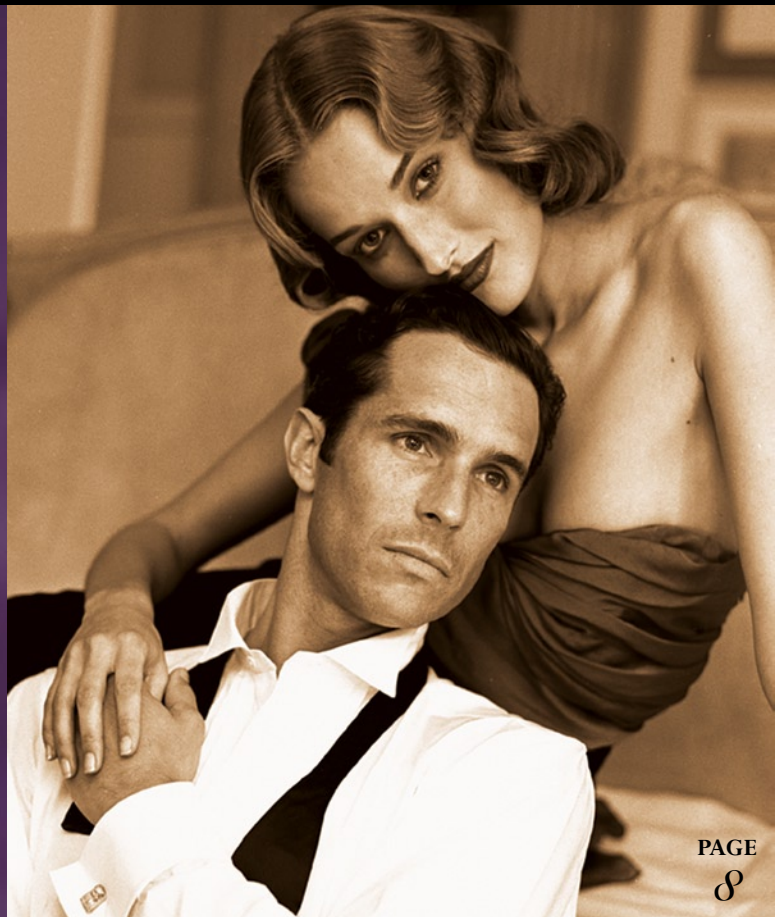

TUXEDO SHIRT CUFFLINKS $3384